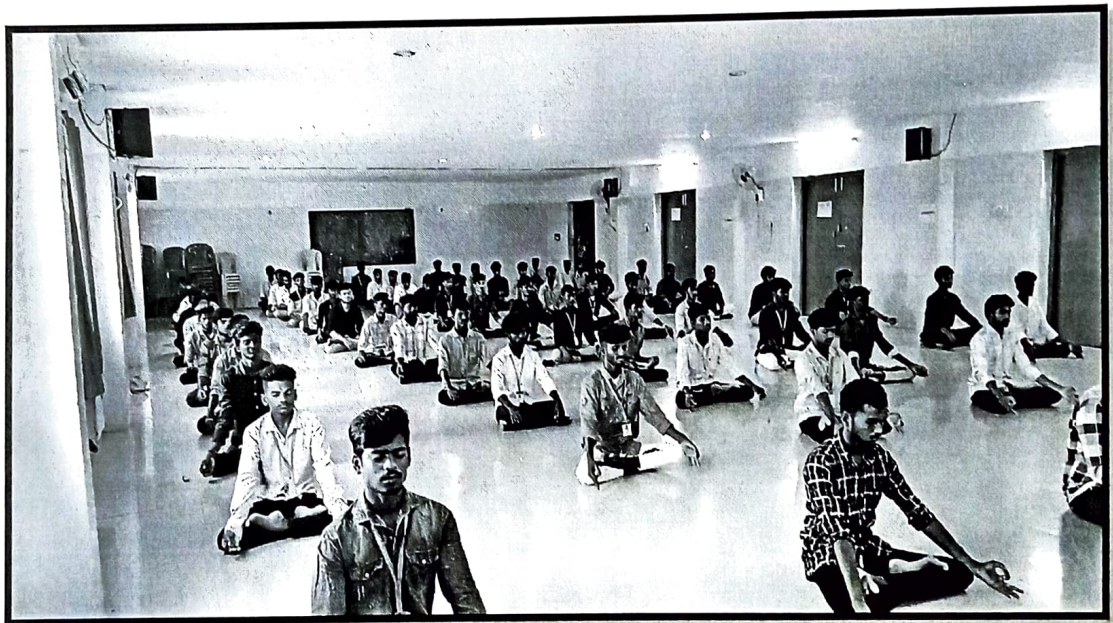

INTERNATIONAL EPOCH OF YOGA

SRI RAAJA RAAJAN

COLLEGE OF ENGINEERING AND TECHNOLOGY

(APPROVED BY AICTE, NEW DELHI & AFFILIATED TO ANNA UNIVERSITY, CHENNAI.)

146/14B1, Amaravathi Village, Amaravathiputhur Post,

Karaikudi -630301, Sivagangai Dt, Tamilnadu

Website: www.sriraaajaraajan.in. E - Mail: srrcet2010@gmail.com. Ph: 04565-234230

S.NO	NAME	DEPARTMENT
1	ALAGUNILA.V	EEE
2	ANITHA.M	EEE
3	ARAVINDH.V	EEE
4	ARCHANADEVIA	EEE
5	ARUNKUMAR.K	EEE
6	BALARAMAN.S	EEE
7	DEEPIKA.R	EEE
8	GOWSALYA.R	EEE
9	JANANI.P	EEE
10	JASMIN LITHYA.A	EEE
11	JOTHIKA.D	EEE
12	MANOJ.T	EEE
13	MARIYASELSIA.K	EEE
14	MUKILADEVI.M	EEE
15	MUNEESSWARAN.M	EEE
16	NARMATHASRI.K	EEE
17	PANDICHELVI	EEE
18	PARTHA SARATHI.B	EEE
19	PRADEEP.V	EEE
20	PRAVIN.G	EEE
21	RAJA.R	EEE
22	SARANYA.L	EEE